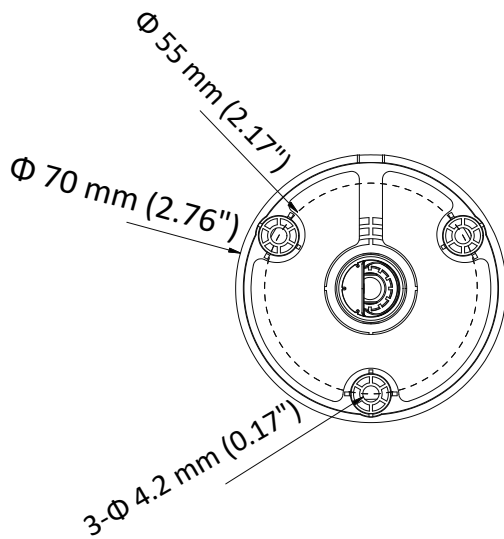

Dimensions