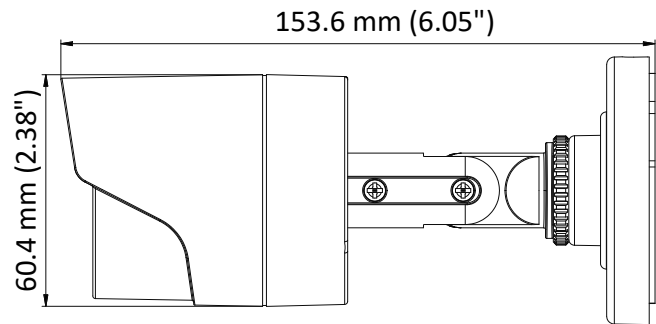

Dimensions