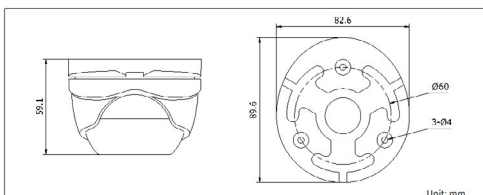

DS-2CE56C2T-IRM

HD720P Turbo HD Turret Camera

Key features

- HD720P Video Output
- Adopt HDTVl Technology
- True Day/Night
- DNR, Smart IR
- 20m IR distance
- IP66 weatherproof

Dimensions

Accessories

Indoor/outdoor wall mount
DS-1272ZJ-110-TRS

Video balun
DS-1H18

Available models

DS-2CE56C2T-IRM

DS-2CE56C2T-IRM	
Camera	
Image Sensor	1/3" Progressive Scan CMOS
Effective Pixels	1280(H)*720(V)
Min. Illumination	0.01 Lux @(F1.2,AGC ON), 0 Lux with IR
Shutter Time	1/25(1/30) s to 1/50,000 s
Lens	3.6mm (2.8mm, 6mm optional)
	Angle of View: 76.88°(3.6mm), 99.73°(2.8mm), 50.1°(6mm)
Lens Mount	M12
Angle Adjustment	Pan: 0 - 360°, Tilt: 0 - 90°, Rotation: 0 - 360°
Day & Night	ICR
Synchronization	Internal synchronization
Video Frame Rate	25 fps (PAL) / 30 fps (NTSC)
HD Video Output	1 Analog HD output
S/N Ratio	More than 52dB
General	
Working Temperature/ Humidity	-40 °C - 60 °C (-40 °F - 140 °F) Humidity 90% or less (non-condensing)
Power Supply	12 VDC
Power Consumption	Max. 4W
Weather Proof Ratings	IP66
IR Range	Up to 20m
Dimensions	89.6 × 59.1 mm (3.53" × 2.33")
Weight	400 g (0.88 lb)