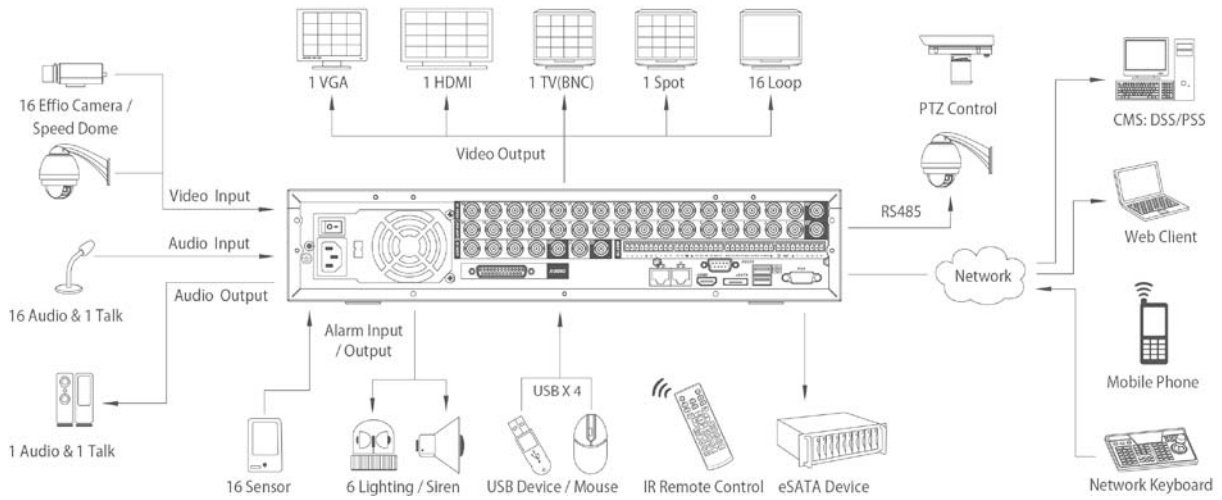

DH-DVR0404/0804/1604HF-S-E

System Connection

* Take DVR1604HF-S-E for the example

Dahua Technology Co., Ltd.

1187 BinAn Road, Binjiang District, Hangzhou, China

Tel: +86-571-87688883

Fax: +86-571-87688815

Email: overseas@dahuatech.com

www.dahuatech.com

*Design and specifications are subject to change without notice.

© 2011 Dahua Technology Co., Ltd.