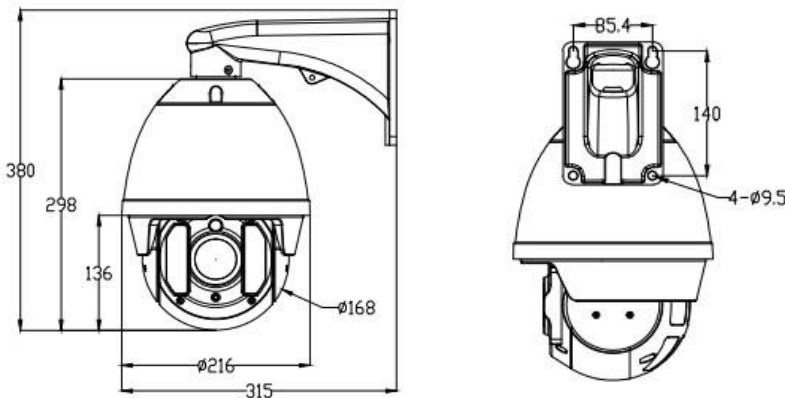

*Note: Sparsh offers customized products and solutions on most of the products as per site or customer requirements, minor changes in specifications and appearance are warranted and tracked version wise for customized requirements.

Product Dimensions:

Ordering Information:

Ordering Models	Zoom	Audio	Alarm	PoE
SS-ES313P-20-23X	23X Optical Zoom	1 IN/1 Out	2 IN/1 Out	Support
SS-ES313P-20-33X	33X Optical Zoom	1 IN/1 Out	2 IN/1 Out	Support

*Due to continuous technology up gradation, designs and specification are subject to change without notice.

**The photos and images used here are only for reference purpose. The actual product may vary. All Brand names and trademark are the property of their respective owners.