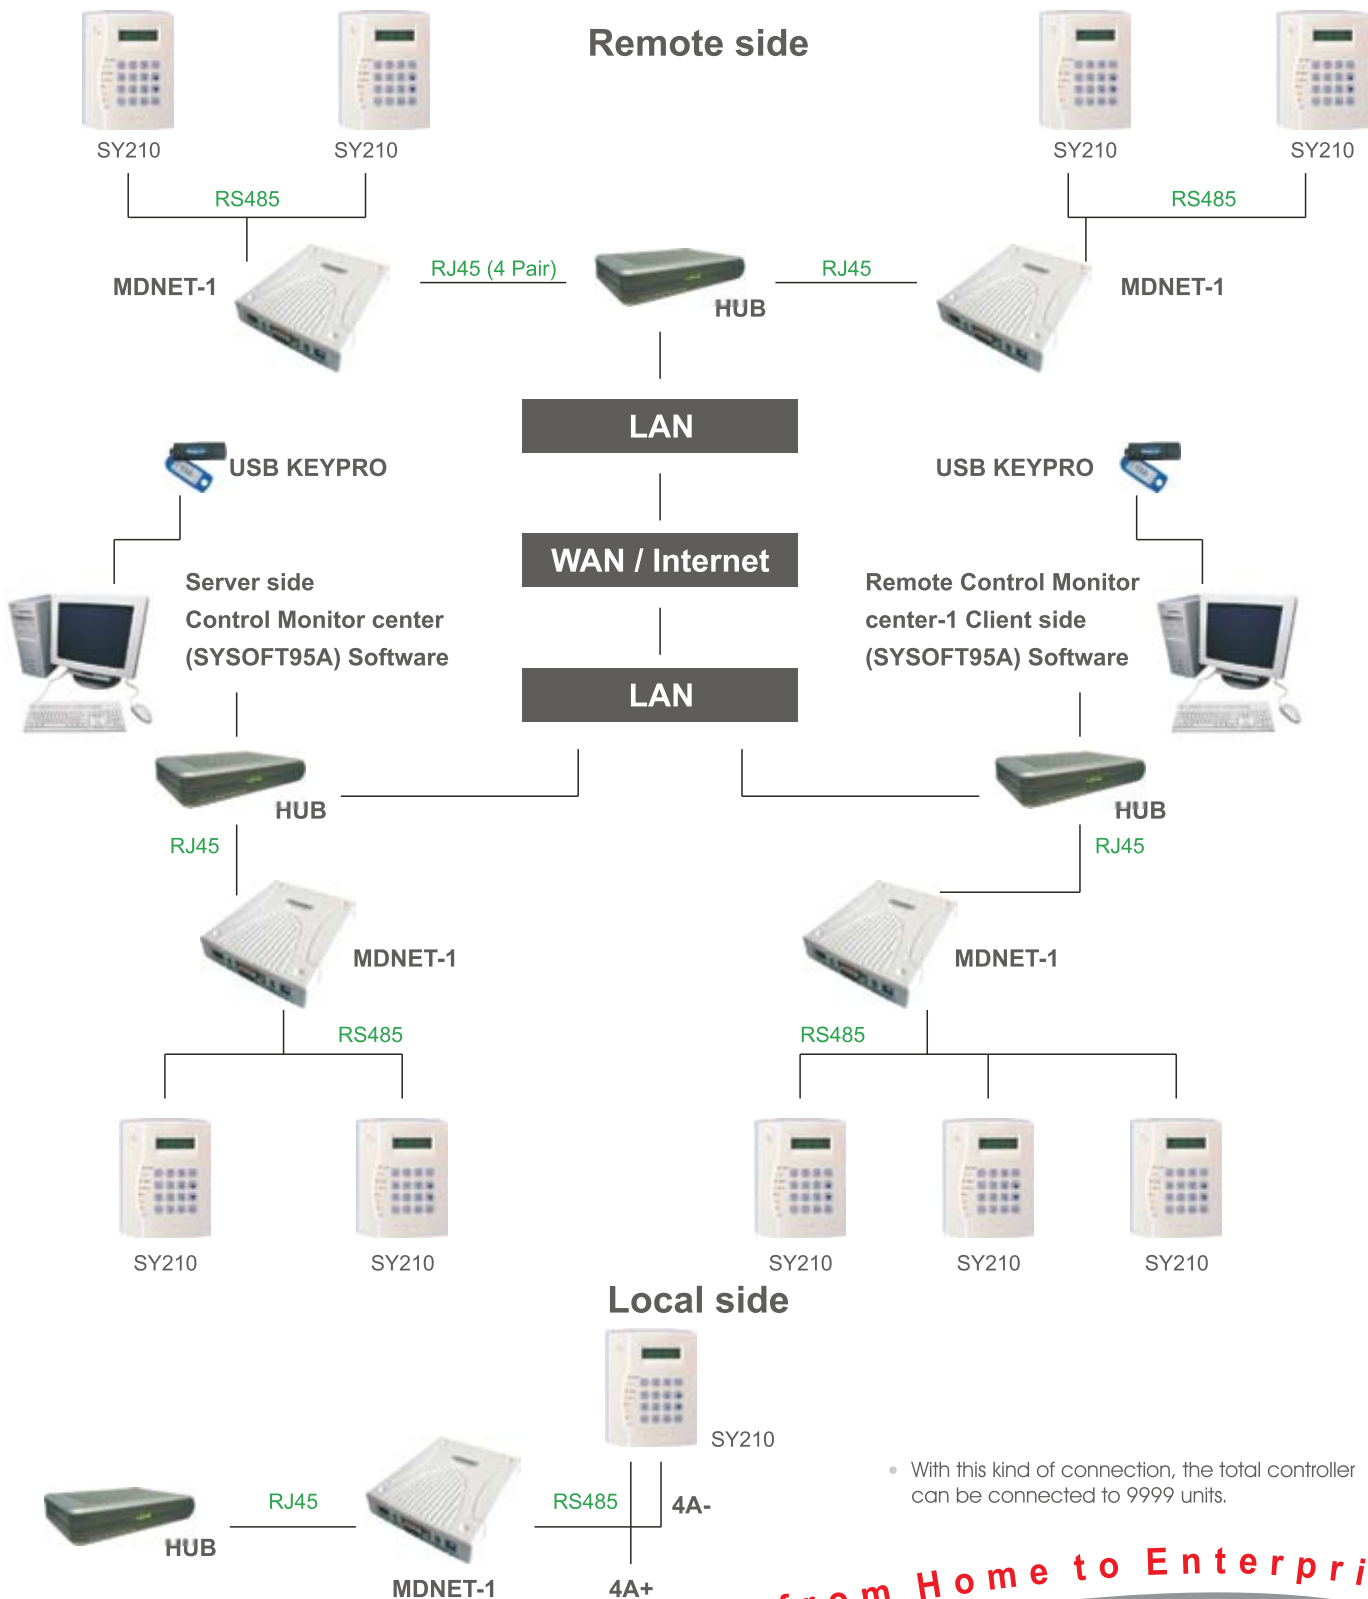

SYSOFT-95A NETWORK DIAGRAM

• With this kind of connection, the total controller can be connected to 9999 units.

Digital Surveillance Solution from Home to Enterprise