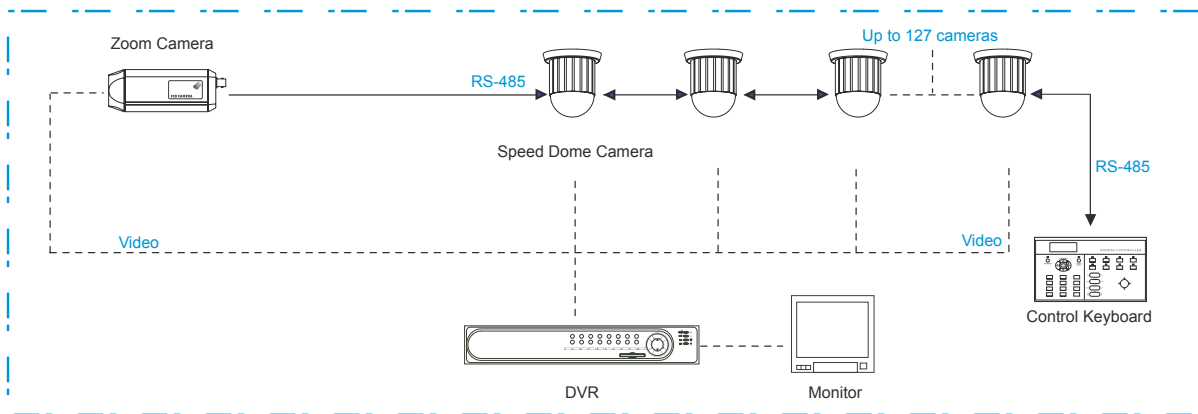

Control Keyboard

Features

- Joystick for simple manual operation
- Support CCTV system control
- Support 127 device on the control bus, included Cameras or Receivers
- Control every function of cameras, P/T/Z Receivers on the control bus
- With RS-485 connection
- User-friendly LCD display

System Application :

Model No.		RYK-8332
Control Device		127 device
Controller Interface		RS-485
Data Speed		9600bps
Pan/Tilt Control	Manual	Pan: Right / Left Tilt: Up / Down
	Auto	Pan: On / Off Sequence: On / Off
Lens Control	Zoom	Tele / Wide
	Focus	Near / Far / Auto
	Iris	On / Off / Auto
Camera Control	Preset Position	128 preset points
	Camera Setup	Available
Compatible Camera		YOKO Speed Dome, Zoom Camera
Power Supply		DC12V ±10%
Power Consumption		167mA max.
Operating Temp.		-10° ~ 40°
Dimensions (WxHxD)		296x53x190 mm