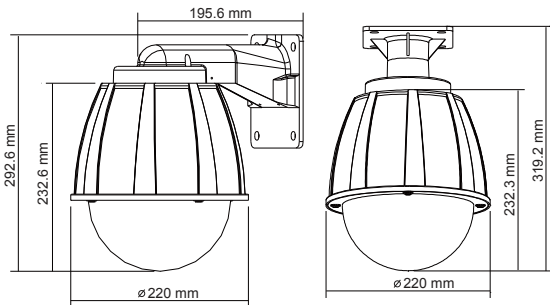

## Features

- 35x or 22x optical zoom, 16x digital zoom
- Day & Night (option: IR-Cut filter Removable, ICR)
- On Screen Display (OSD) set-up menu
- 128 present points
- Remote Control via RS-485 (by RYK-8330 control keyboard)
- IP 66 for outdoor, built-in Heater & Fan
- Wall / Pendant / Corner mount for choice