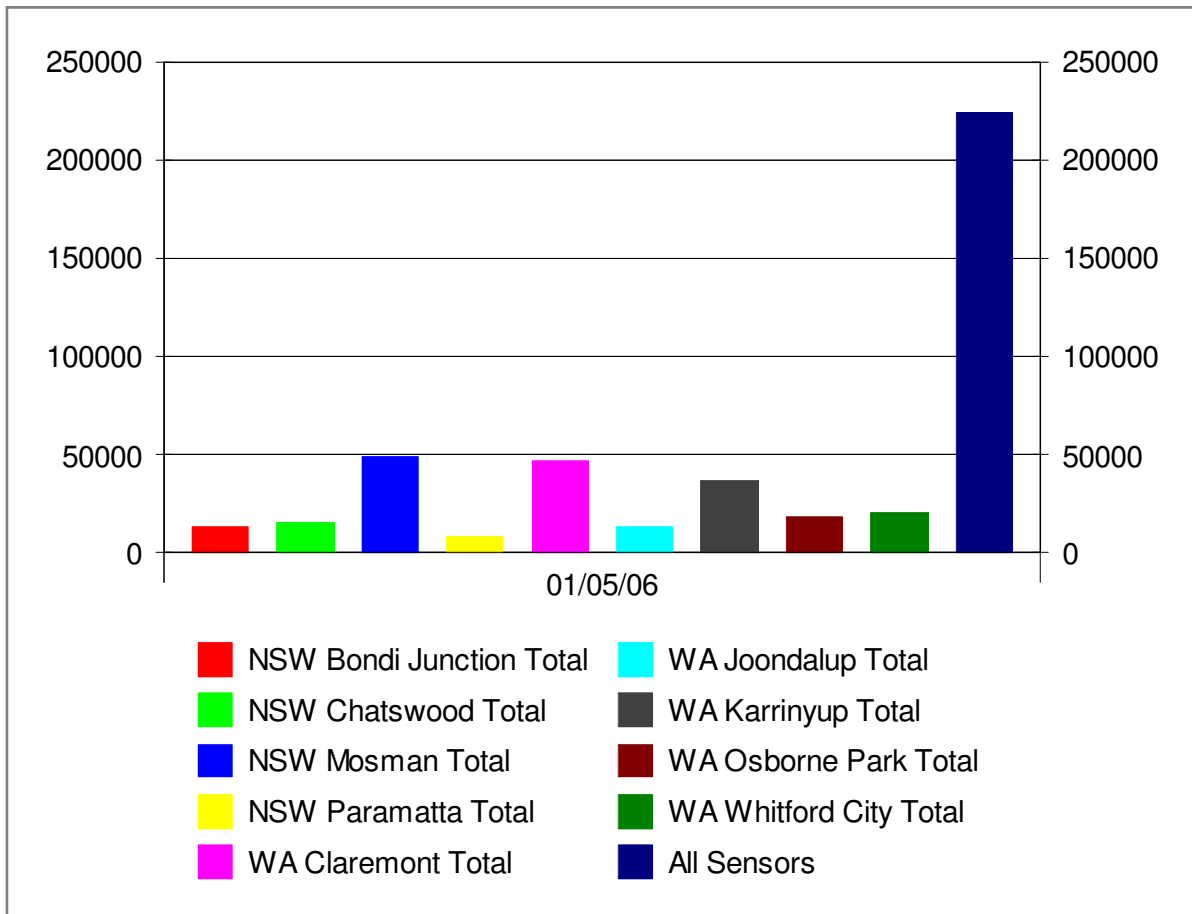

# Totals

Grouped into 1 month periods

example shop example town

Activity ÷ 2

1/05/2006 to 31/05/2006

08:00 AM to 05:00 PM