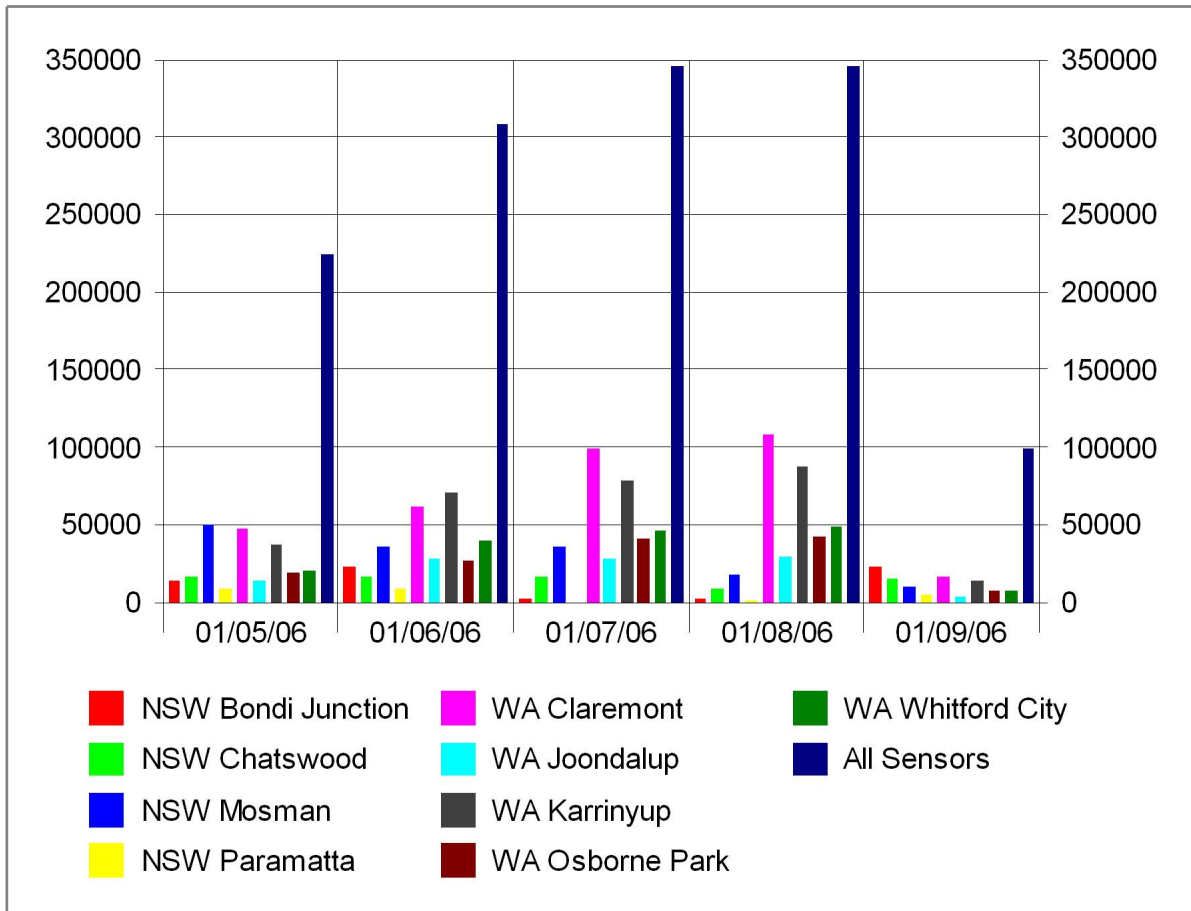

Totals

Grouped into 1 month periods

example shop example town

Activity ÷ 2

1/05/2006 to 1/09/2006

08:00 AM to 05:00 PM