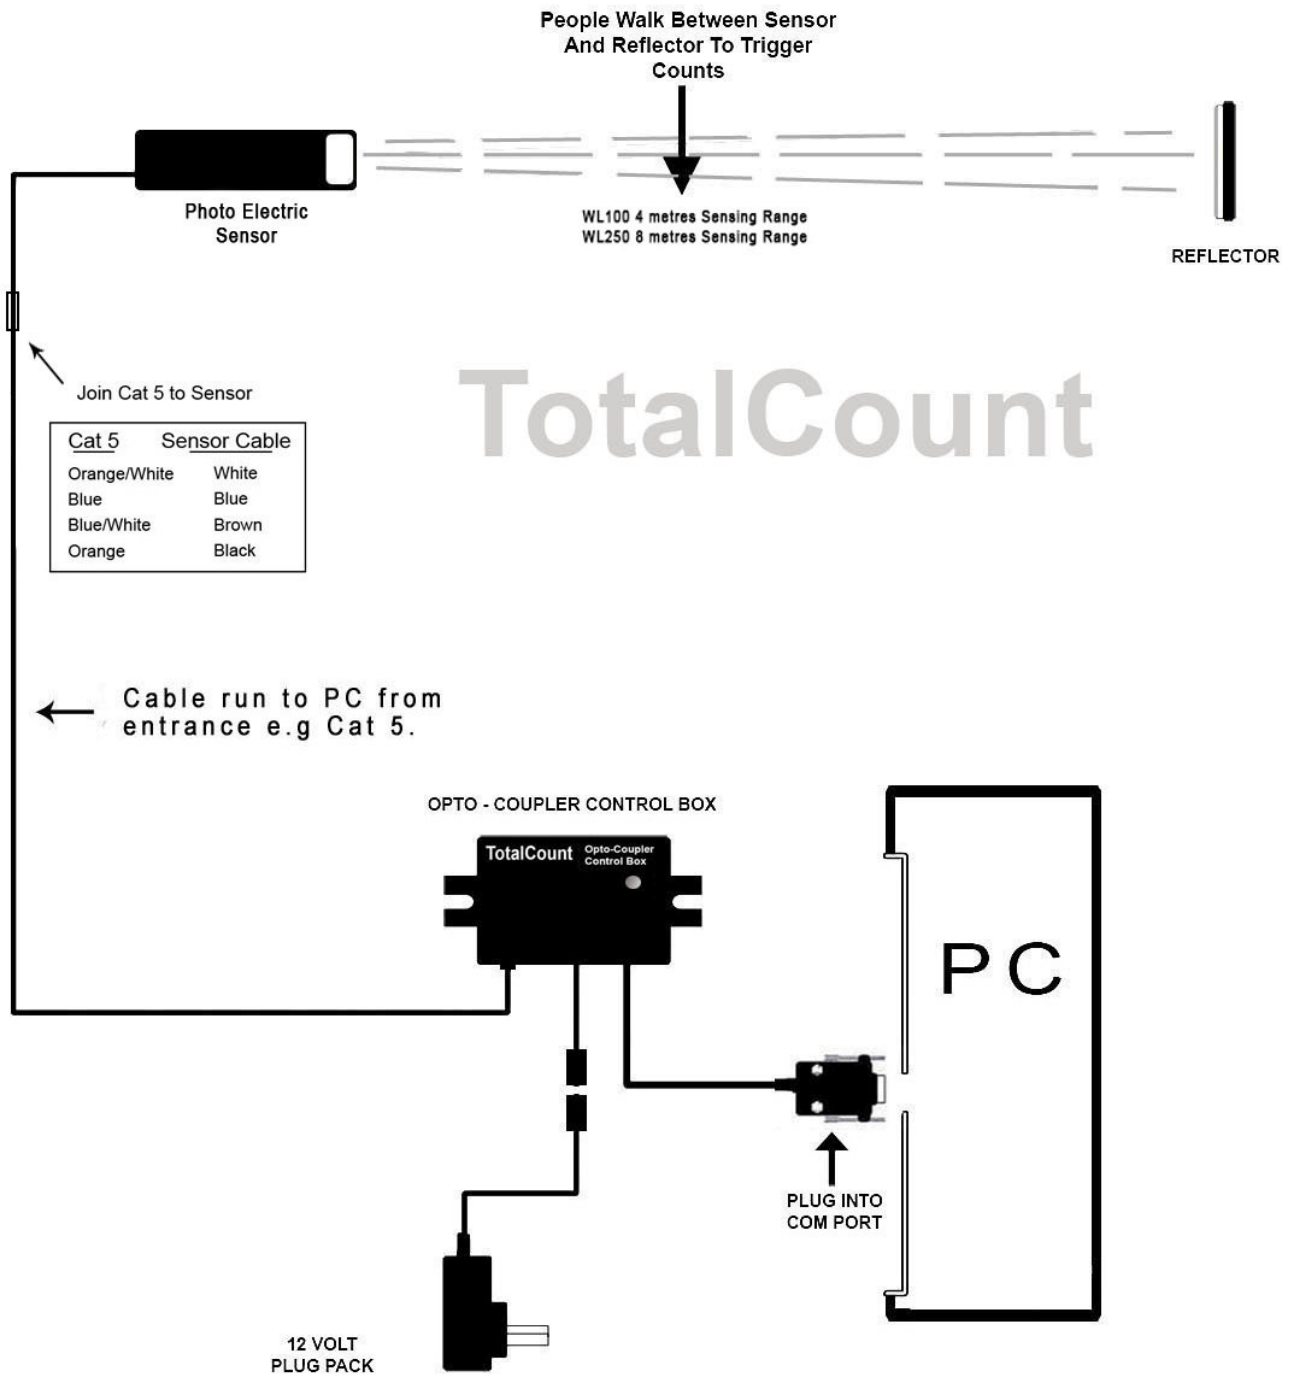

TotalCount PC Based People Counting System

Single Entry Cabled Version

TotalCount

TotalCount
Tel: +61 3 9743 5189

- 9 pin 
- *PC needs spare com port.
 - *PC needs to be turned on and logged on to log the counts as they occur.
 - *CD Drive usually needed to load Software.
 - *Suggested installation height of the Sensor and the Reflector is 1.25 metres above floor level.