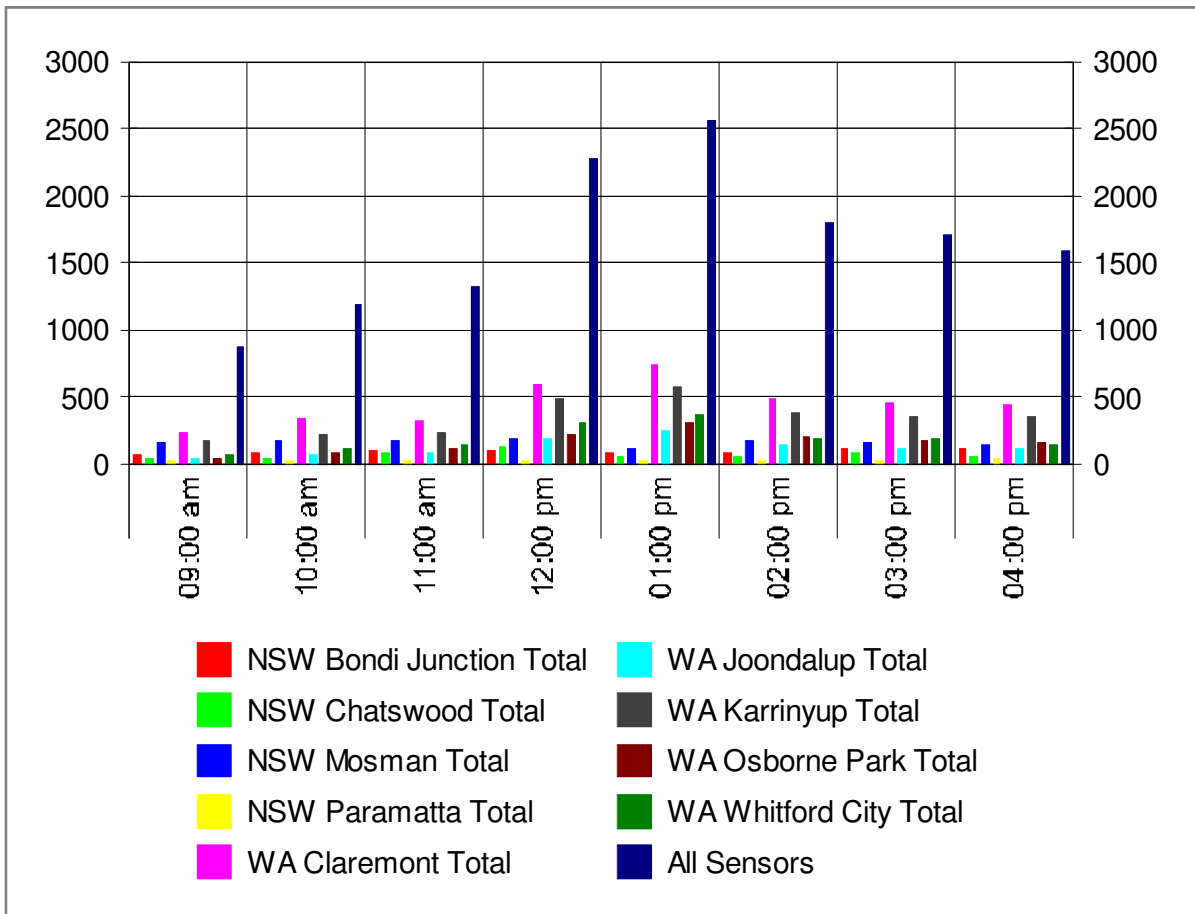

# Totals

Grouped into 1 hour periods

example shop example town

Activity ÷ 2

23/05/2006

09:00 AM to 04:59 PM