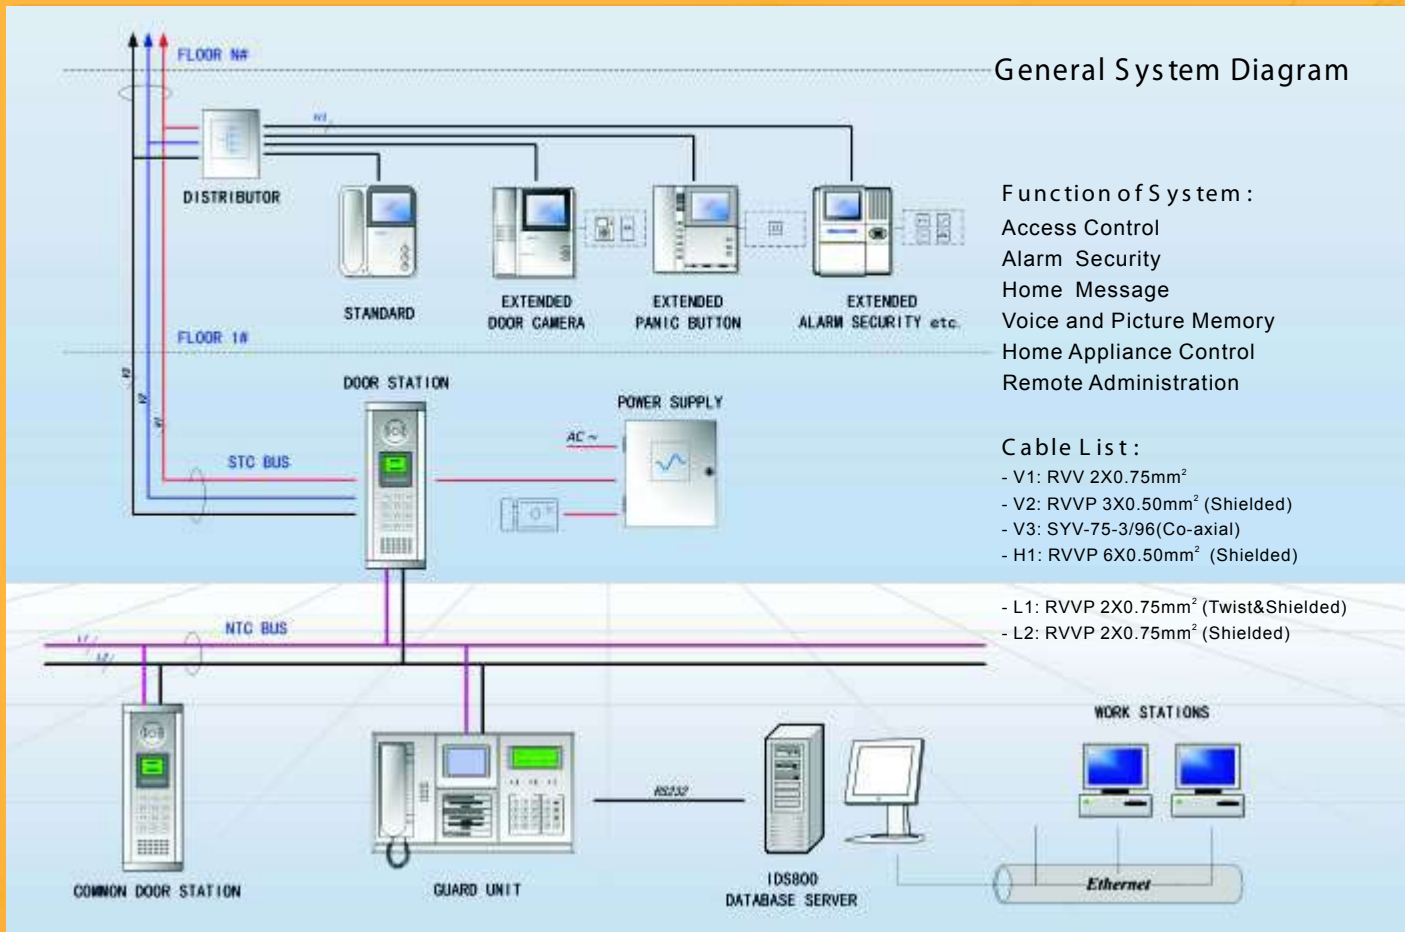

Intelligent Multi Apartment Video Intercom System

Integrated Access Security Function

Video Intercom Network

Voice and Picture Memory

Alarm Security Function

Lift Control Function

Large Screen Door Stations

MR 6L

- 128x128 LCD Screen Display, Graphics Window in English
- Camera angle is adjustable, with Night Vision LED
- IC Card Reader is behind LCD screen, can use Access Card and/or Password confirmation function
- The name of Tenant, building and street will be displayed on LCD Screen via PC programming
- Temperature and Clock displayed
- Supports Home Message, Duplex channels in block and Multi Network channels in Buildings
- Handy keypad with call, communication and Menu options
- Surface mount or Flush mount with Rainy Cover

MR 3

- Stainless Panel, with aluminum Frame
- 128x64 graphic LCD Screen
- Card reader is behind LCD screen, can use RF
- Card and/or Password confirmation function
- Dimension:330x130x50
- Flush mount with mount Box

Digital Surveillance Solutions from Home to Enterprise

For live demo please visit
www.adonsystem.com

ADON System
E - 185, Sector 63
NOIDA - 201307
INDIA