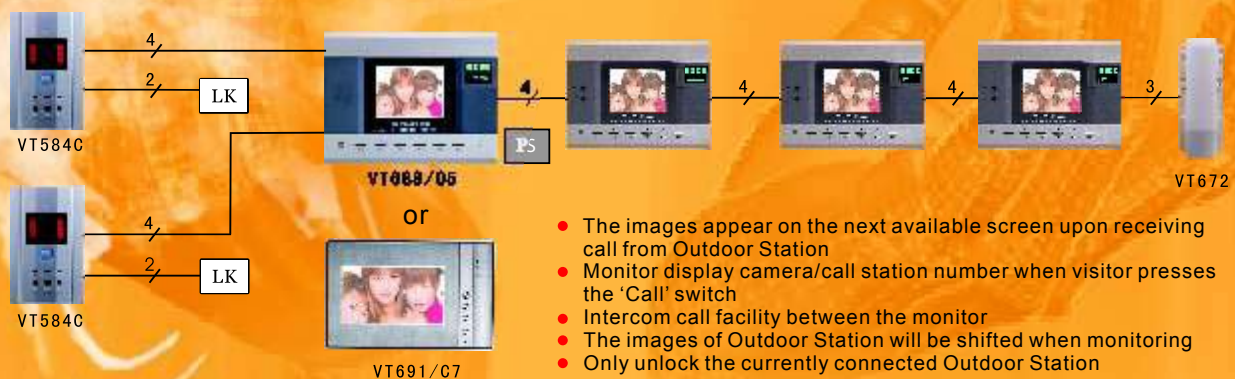

## Video Doorphone

- Hands free colour video Indoor Monitor
- 5"/7" TFT LCD screen with true color image and clear communication
- Upto 2 outdoor stations, 1 ~ 5 indoor monitors and audio phone
- Calendar and clock function
- High resolution colour CCD/CMOS camera
- Option to select ring tones from 15 different variants
- Option to integrate with multi apartment solution

Indoor **2** - Outdoor **5** | **KT Series Single Familytype extended system**

- The images appear on the next available screen upon receiving call from Outdoor Station
- Monitor display camera/call station number when visitor presses the 'Call' switch
- Intercom call facility between the monitor
- The images of Outdoor Station will be shifted when monitoring
- Only unlock the currently connected Outdoor Station

## Large Screen Door Stations

MR 6L

- 128x128 LCD Screen Display, Graphics Window in English
- Camera angle is adjustable, with Night Vision LED
- IC Card Reader is behind LCD screen, can use Access Card and/or Password confirmation function
- The name of Tenant, building and street will be displayed on LCD Screen via PC programming
- Temperature and Clock displayed
- Supports Home Message, Duplex channels in block and Multi Network channels in Buildings
- Handy keypad with call, communication and Menu options
- Surface mount or Flush mount with Rainy Cover

MR 3

- Stainless Panel, with aluminum Frame
- 128x64 graphic LCD Screen
- Card reader is behind LCD screen, can use RF
- Card and/or Password confirmation function
- Dimension:330x130x50
- Flush mount with mount Box